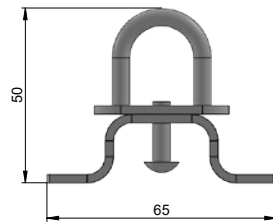

Rope eyelet SD1402

Order Code	Name	Pcs
SD1402	rope eyelet	1