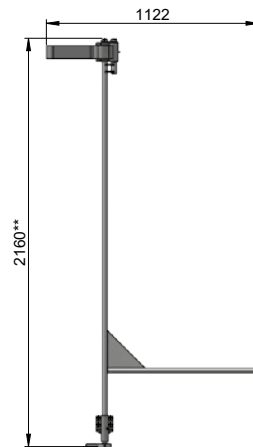

Locking system VNL 61.5

Order Code	Name	Pcs
61.5	locking system VNL complete	1
61.6	upper hook	1