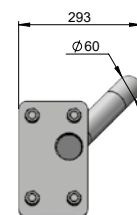

Screwable hook RMN Ø60 SP1531

Order Code	Name	Pcs
SP1531	screwable hook RMN Ø60	1