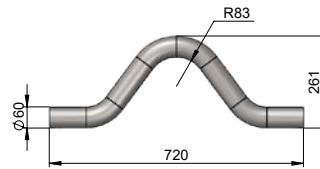

Hook NA Ø60 SD1310

Order Code	Name	Pcs
SD1310	hook NA Ø60	1