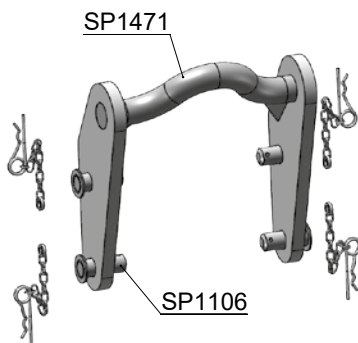

Folding hook Ø60 SP1471

Order Code	Name	Pcs
SP1471	folding hook Ø60	1
SP1106	pin	2