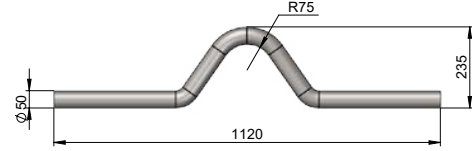

Hook FR NLS Ø50 NL-SUEZ SD1319

Order Code	Name	Pcs
SD1319	hook FR NLS Ø50 NL-SUEZ	1