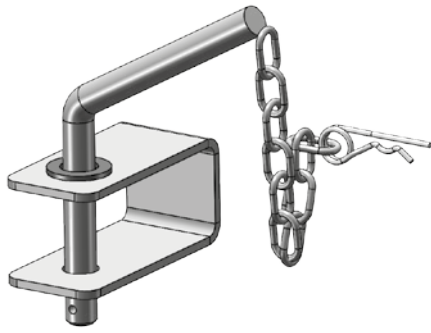

Door lever lock SP1090

Order Code	Name	Pcs
SP1090	door lever lock	1