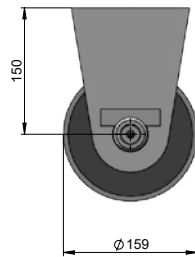

Polyamide roller with steel casing Ø159×300 (PSOP) SP1472

Order Code	Name	Pcs
SP1472	polyamide roller with steel casing Ø159×300 (PSOP) complete	1
SD2430	roller	1
SD1159	roller axis Ø40×395	1
SD1178	roller holder 195×42	2