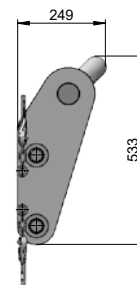

Folding hook Ø60 SP1471

Order Code	Name	Pcs
SP1471	folding hook Ø60	1
SP1106	pin	2