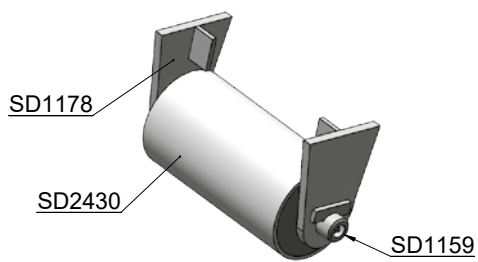

Polyamide roller with steel casing Ø159×300 (PSOP) SP1472

Order Code	Name	Pcs
SP1472	polyamide roller with steel casing Ø159×300 (PSOP) complete	1
SD2430	roller	1
SD1159	roller axis Ø40×395	1
SD1178	roller holder 195×42	2