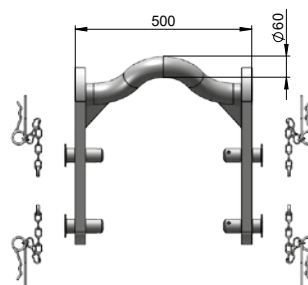

Folding hook Ø60 SP1471

Order Code	Name	Pcs
SP1471	folding hook Ø60	1
SP1106	pin	2