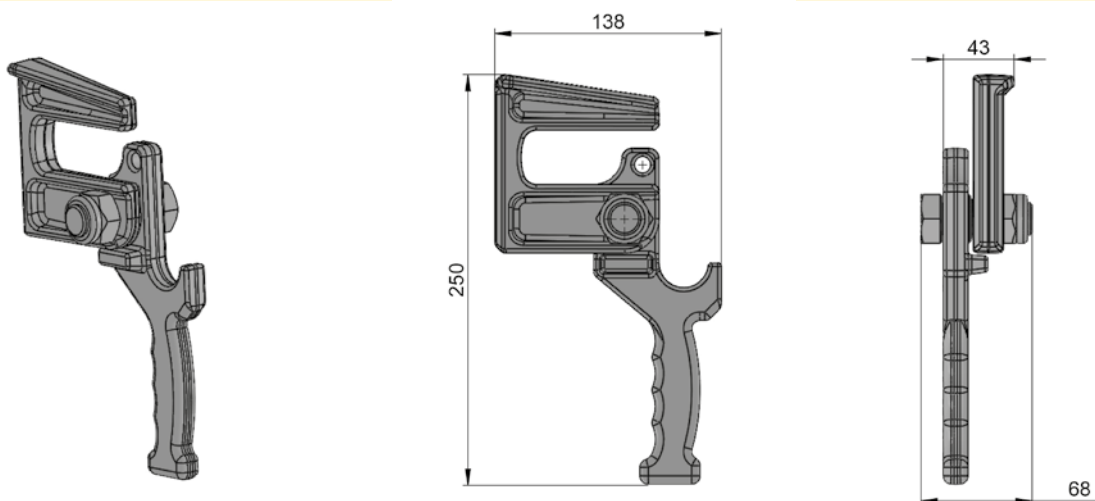

Door lever lock SD1285

Order Code	Name	Pcs
SD1285	door lever lock	1

Door lock chain SP1523

Order Code	Name	Pcs
SP1523	door lock chain	1