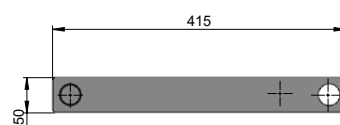

Door locking

Dutch lever lock SP1093

Order Code	Name	Pcs
SP1093	dutch lever lock	1