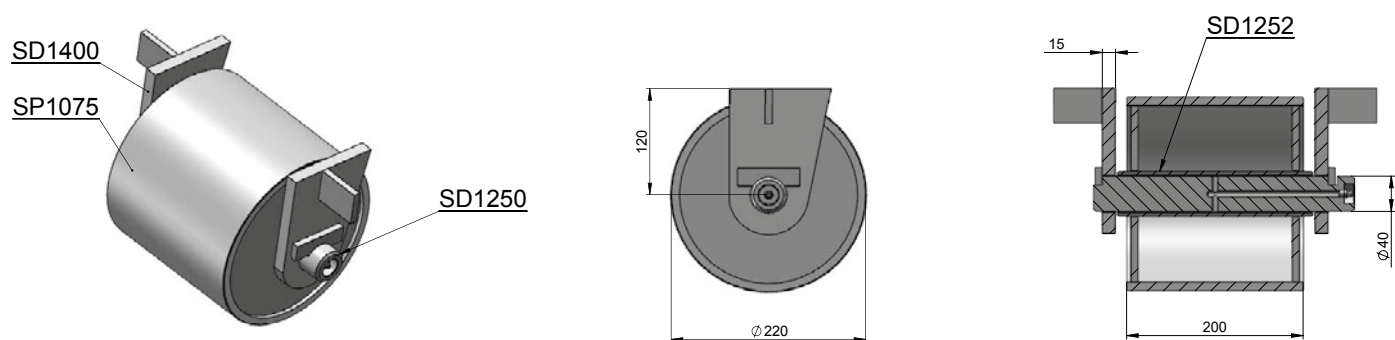

Steel roller Ø220×200 SP1073

Order Code	Name	Pcs
SP1073	steel roller Ø220×200 complete	1
SP1075	roller	1
SD1250	roller axis Ø40×295	1
SD1400	roller holder 120×42	2