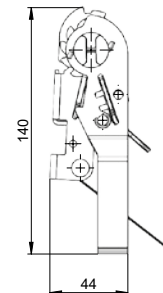

Ratchet 35 mm for strap with 150 cm webbing SD2280

Order Code	Name	Pcs
SD2280	ratchet 35 mm for strap with 150 cm webbing	1