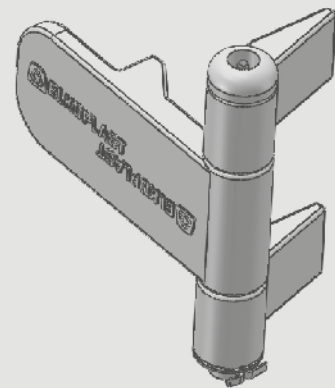

## Spare parts for roll-off containers

---

Rollers  
Hinges  
Ladders  
Lifting hooks  
Locking systems  
Roof lifting jacks  
Miscellaneous parts

## Steel roller Ø159×200 SP1110

Order Code	Name	Pcs
SP1110	steel roller Ø159×200 complete	1
SP1111	roller	1
SD1250	roller axis Ø40×295	1
SD1178	roller holder 195×42	2