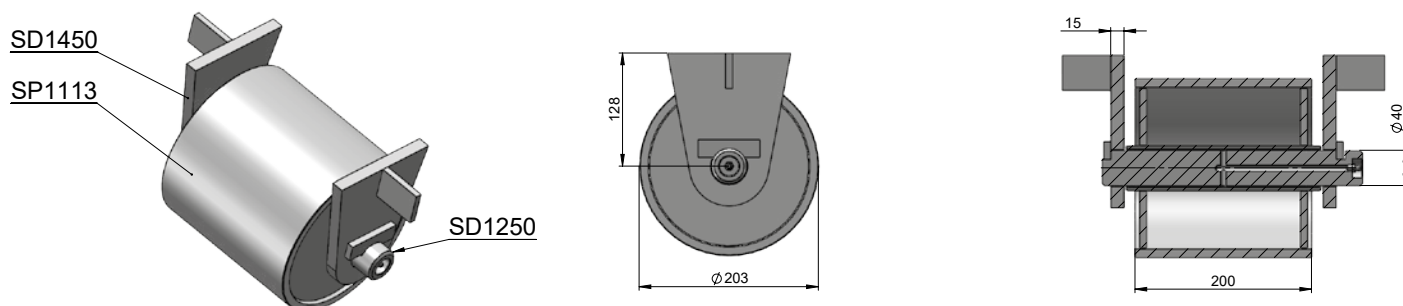

Steel roller Ø203×200 SP1112

Order Code	Name	Pcs
SP1112	steel roller Ø203×200 complete	1
SP1113	roller	1
SD1250	roller axis Ø40×295	1
SD1450	roller holder	2