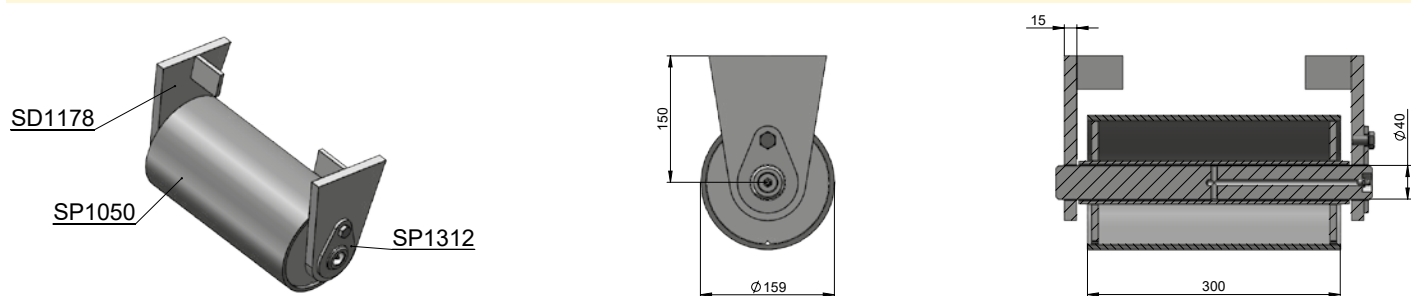

Screwable steel roller Ø159×300 SP1313

Order Code	Name	Pcs
SP1313	screwable steel roller Ø159×300 complete	1
SP1050	roller	1
SP1312	screwable roller axis Ø40×375	1
SD1178	roller holder 195×42	1