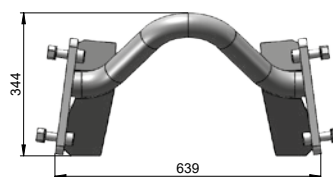

Screwable hook RMN Ø60 SP1531

Order Code	Name	Pcs
SP1531	screwable hook RMN Ø60	1