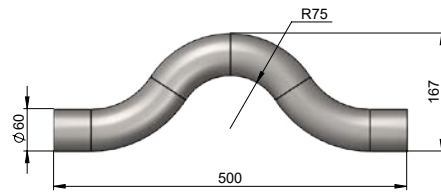

Folding hook NS Ø60 SD1323

Order Code	Name	Pcs
SD1323	folding hook NS Ø60	1