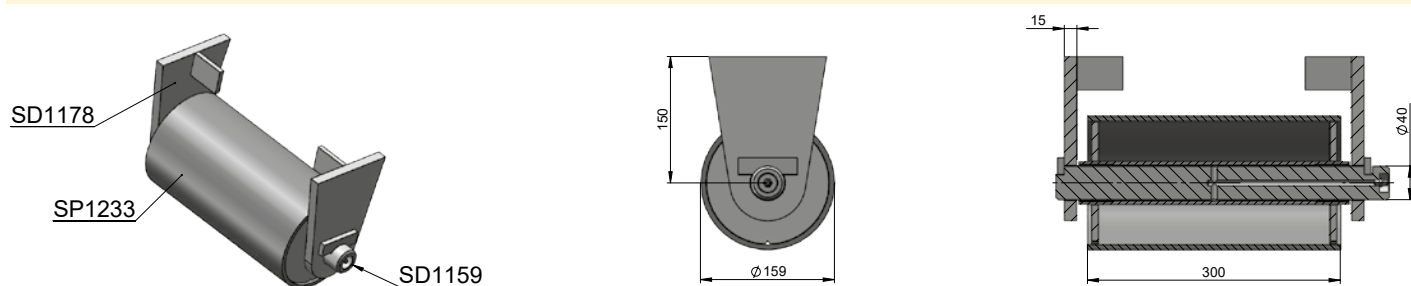

Steel roller with bronze bearing Ø159×300 SP1232

Order Code	Name	Pcs
SP1232	steel roller with bronze bearing Ø159×300 complete	1
SP1233	roller with bronze bearing	1
SD1159	roller axis Ø40×395	1
SD1178	roller holder 195×42	2