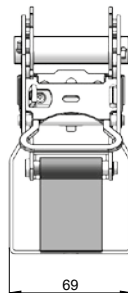

Ratchet 35 mm for strap with 150 cm webbing SD2280

Order Code	Name	Pcs
SD2280	ratchet 35 mm for strap with 150 cm webbing	1