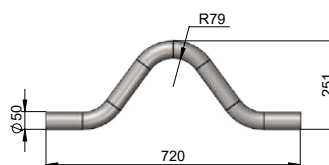

Lifting hooks

Hook NA Ø50 SD1190

Order Code	Name	Pcs
SD1190	hook NA Ø50	1