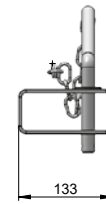

Door lever lock SP1090

Order Code	Name	Pcs
SP1090	door lever lock	1