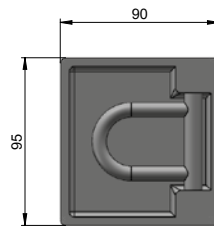

Pocket with eye SD1100

Order Code	Name	Pcs
SD1100	pocket with eye	1