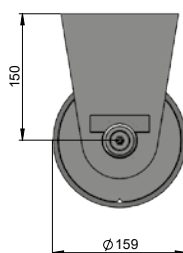

## Steel roller Ø159×200 SP1110

Order Code	Name	Pcs
SP1110	steel roller Ø159×200 complete	1
SP1111	roller	1
SD1250	roller axis Ø40×295	1
SD1178	roller holder 195×42	2

## Steel roller Ø159×250 SP1475

Order Code	Name	Pcs
SP1475	steel roller Ø159×250 complete	1
SP1474	roller	1
SD2451	roller axis Ø40×245	1
SD1178	roller holder 195×42	2

## Steel roller Ø159×300 SP1051

Order Code	Name	Pcs
SP1051	steel roller Ø159×300 complete	1
SP1050	roller	1
SD1159	roller axis Ø40×395	1
SD1178	roller holder 195×42	2

## Steel roller with bronze bearing Ø159×300 SP1232

Order Code	Name	Pcs
SP1232	steel roller with bronze bearing Ø159×300 complete	1
SP1233	roller with bronze bearing	1
SD1159	roller axis Ø40×395	1
SD1178	roller holder 195×42	2