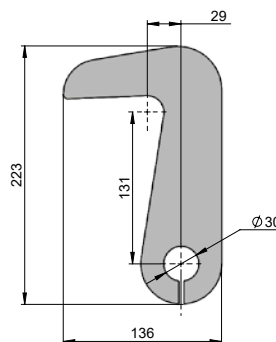

Lower locking hook SD1182

Order Code	Name	Pcs
SD1182	lower locking hook	1