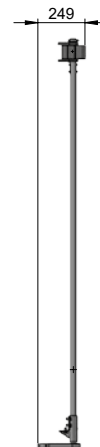

Locking system VNL 61.5

Order Code	Name	Pcs
61.5	locking system VNL complete	1
61.6	upper hook	1