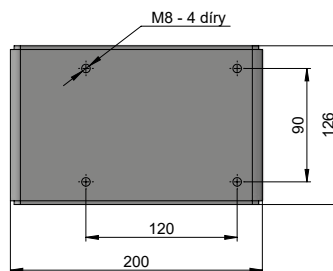

Hydraulic pump bracket SP1101

Order Code	Name	Pcs
SP1101	hydraulic pump bracket	1