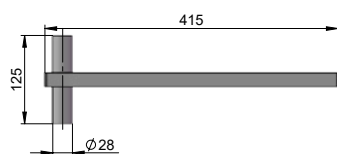

Door locking

Dutch lever lock SP1093

Order Code	Name	Pcs
SP1093	dutch lever lock	1