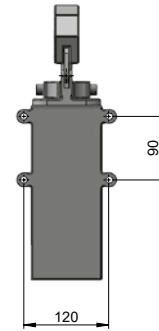

Hydraulic pump SD1203

Order Code	Name	Pcs
SD1203	hydraulic pump	1