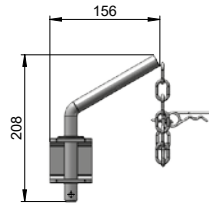

Door lever lock SP1090

Order Code	Name	Pcs
SP1090	door lever lock	1