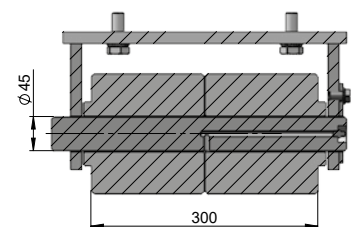

Two-piece screwable polyamide roller Ø159×300 SP1527

Order Code	Name	Pcs
SP1527	two-piece screwable polyamide roller Ø159×300 complete	1
SD2575	roller	1
SP1529	roller axis Ø45×390	1
SP1532	roller holder	1