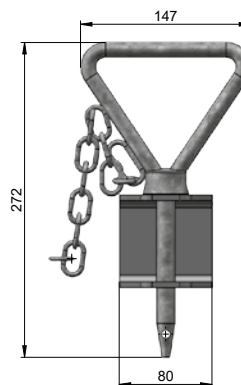

Lever lock SP1468

Order Code	Name	Pcs
SP1468	door lever lock	1