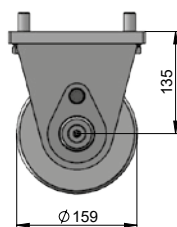

Two-piece screwable polyamide roller Ø159×300 SP1527

Order Code	Name	Pcs
SP1527	two-piece screwable polyamide roller Ø159×300 complete	1
SD2575	roller	1
SP1529	roller axis Ø45×390	1
SP1532	roller holder	1