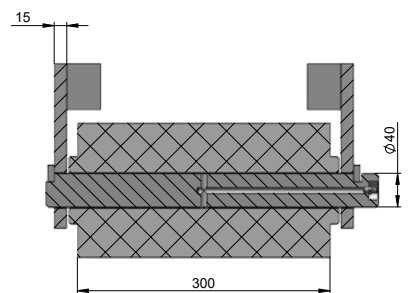

Polyamide roller Ø159×300 SP1054

Order Code	Name	Pcs
SP1054	polyamide roller Ø159×300 complete	1
SD1459	roller	1
SD1159	roller axis Ø40×395	1
SD1178	roller holder 195×42	2