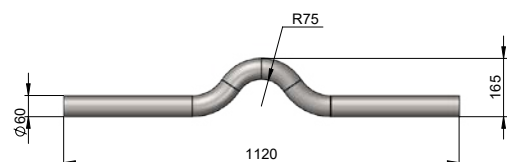

Hook NH Ø60 SD1990

Order Code	Name	Pcs
SD1990	hook NH Ø60	1