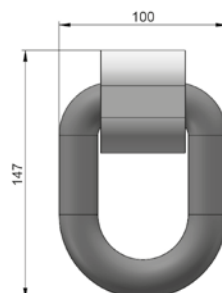

Crane eye 5.3t SD2574

Order Code	Name	Pcs
SD2574	crane eye 5.3 t	1