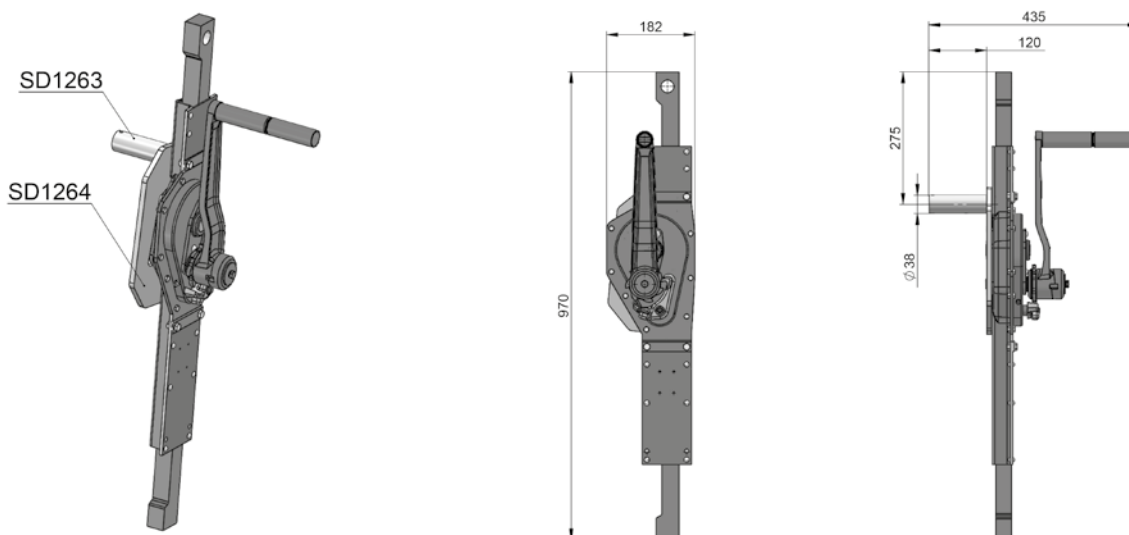

Roof lifting jacks

Rack jack 5 t/970 mm SP1100/5/970

Order Code	Name	Pcs
SP1100/5/970	rack jack 5 t complete *	1
SD1209	rack jack 5 t	1
SD1263	jack pin $\varnothing 38 \times 130$	1
SD1264	jack pin plate	1

* 5 t = load capacity