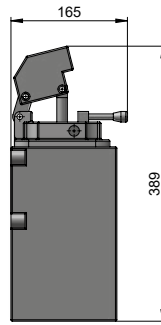

Hydraulic pump SD1203

Order Code	Name	Pcs
SD1203	hydraulic pump	1