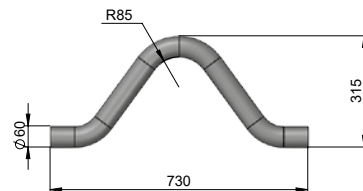

Hook NA2 Ø60 SD2434

Order Code	Name	Pcs
SD2434	hook NA2 Ø60	1