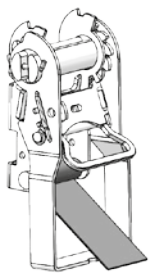

Ratchet 35 mm for strap with 150 cm webbing SD2280

Order Code	Name	Pcs
SD2280	ratchet 35 mm for strap with 150 cm webbing	1