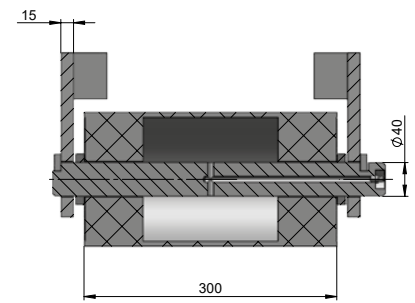

Polyamide roller with steel casing Ø159×300 (PSOP) SP1472

Order Code	Name	Pcs
SP1472	polyamide roller with steel casing Ø159×300 (PSOP) complete	1
SD2430	roller	1
SD1159	roller axis Ø40×395	1
SD1178	roller holder 195×42	2