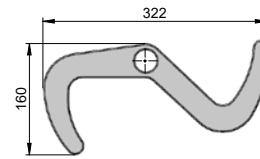

S-hook lock SD1183

Order Code	Name	Pcs
SD1183	S-hook lock	1