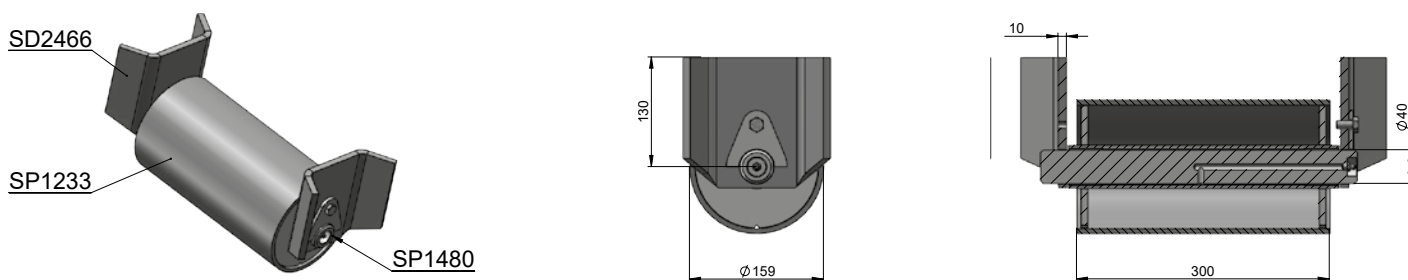

Steel roller ALST Ø159×300 SP1481

Order Code	Name	Pcs
SP1481	steel roller ALST Ø159×300 complete	1
SP1233	roller with bronze bearing	1
SP1480	ALST roller axis Ø40×375 screwable	1
SD2466	ALST roller holder for DIN 30722-2	2