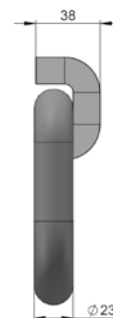

## Tarpaulin hook SD1024

Order Code	Name	Pcs
SD1024	tarpaulin hook	1

## Pocket with eye SD1100

Order Code	Name	Pcs
SD1100	pocket with eye	1

## Crane eye 3.15 t SD2573

Order Code	Name	Pcs
SD2573	crane eye 3.15 t	1

## Crane eye 5.3t SD2574

Order Code	Name	Pcs
SD2574	crane eye 5.3 t	1