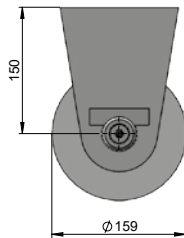

Polyamide roller Ø159×300 SP1054

Order Code	Name	Pcs
SP1054	polyamide roller Ø159×300 complete	1
SD1459	roller	1
SD1159	roller axis Ø40×395	1
SD1178	roller holder 195×42	2