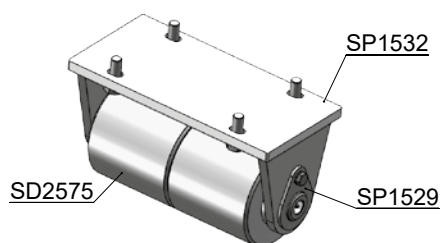

Two-piece screwable polyamide roller Ø159×300 SP1527

Order Code	Name	Pcs
SP1527	two-piece screwable polyamide roller Ø159×300 complete	1
SD2575	roller	1
SP1529	roller axis Ø45×390	1
SP1532	roller holder	1