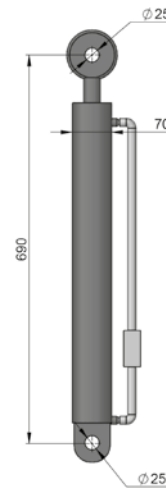

Hydraulic roof piston Ø70×690 SD1202

Order Code	Name	Pcs
SD1202	hydraulic piston roof Ø70×690	1