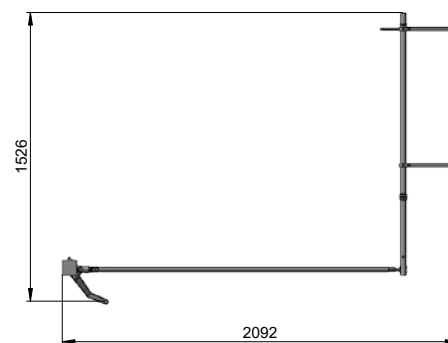

Central locking CRM

Order Code	Name	Pcs
CRM	central locking complete	1
CRM1	central locking	1
CRM2	lever	1
CRM3	rod	1