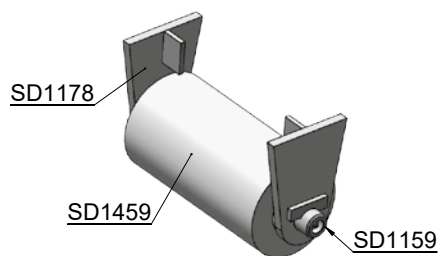

Polyamide roller Ø159×300 SP1054

Order Code	Name	Pcs
SP1054	polyamide roller Ø159×300 complete	1
SD1459	roller	1
SD1159	roller axis Ø40×395	1
SD1178	roller holder 195×42	2